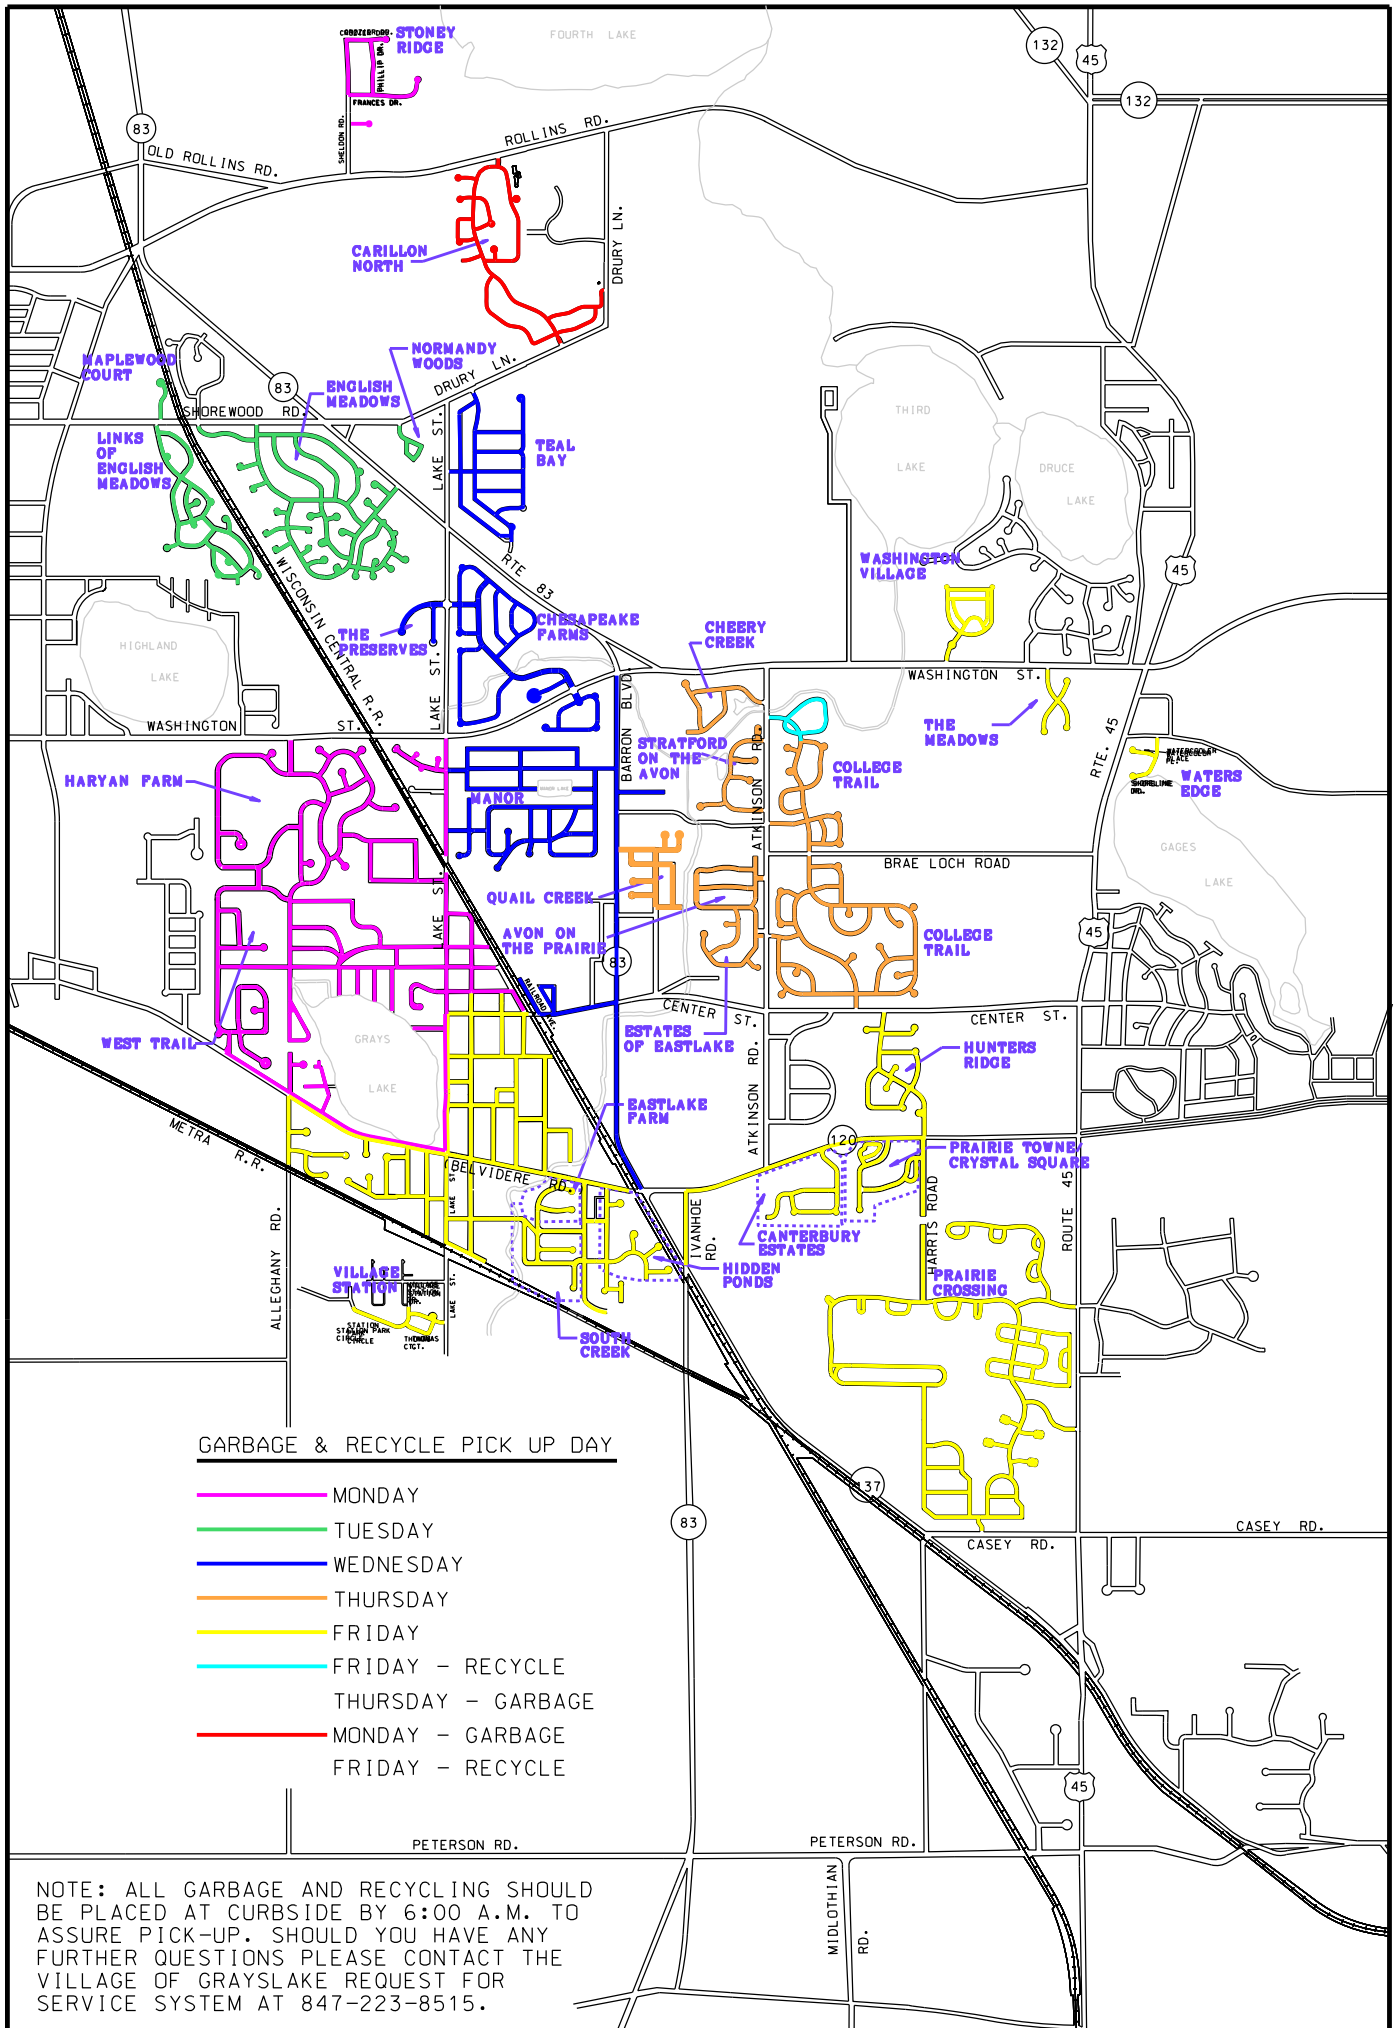

GARBAGE / YARD WASTE / RECYCLING ROUTES

GARBAGE & RECYCLE PICK UP DAY

- MONDAY
- TUESDAY
- WEDNESDAY
- THURSDAY
- FRIDAY
- FRIDAY - RECYCLE
- THURSDAY - GARBAGE
- MONDAY - GARBAGE
- FRIDAY - RECYCLE

NOTE: ALL GARBAGE AND RECYCLING SHOULD BE PLACED AT CURBSIDE BY 6:00 A.M. TO ASSURE PICK-UP. SHOULD YOU HAVE ANY FURTHER QUESTIONS PLEASE CONTACT THE VILLAGE OF GRAYSLAKE REQUEST FOR SERVICE SYSTEM AT 847-223-8515.