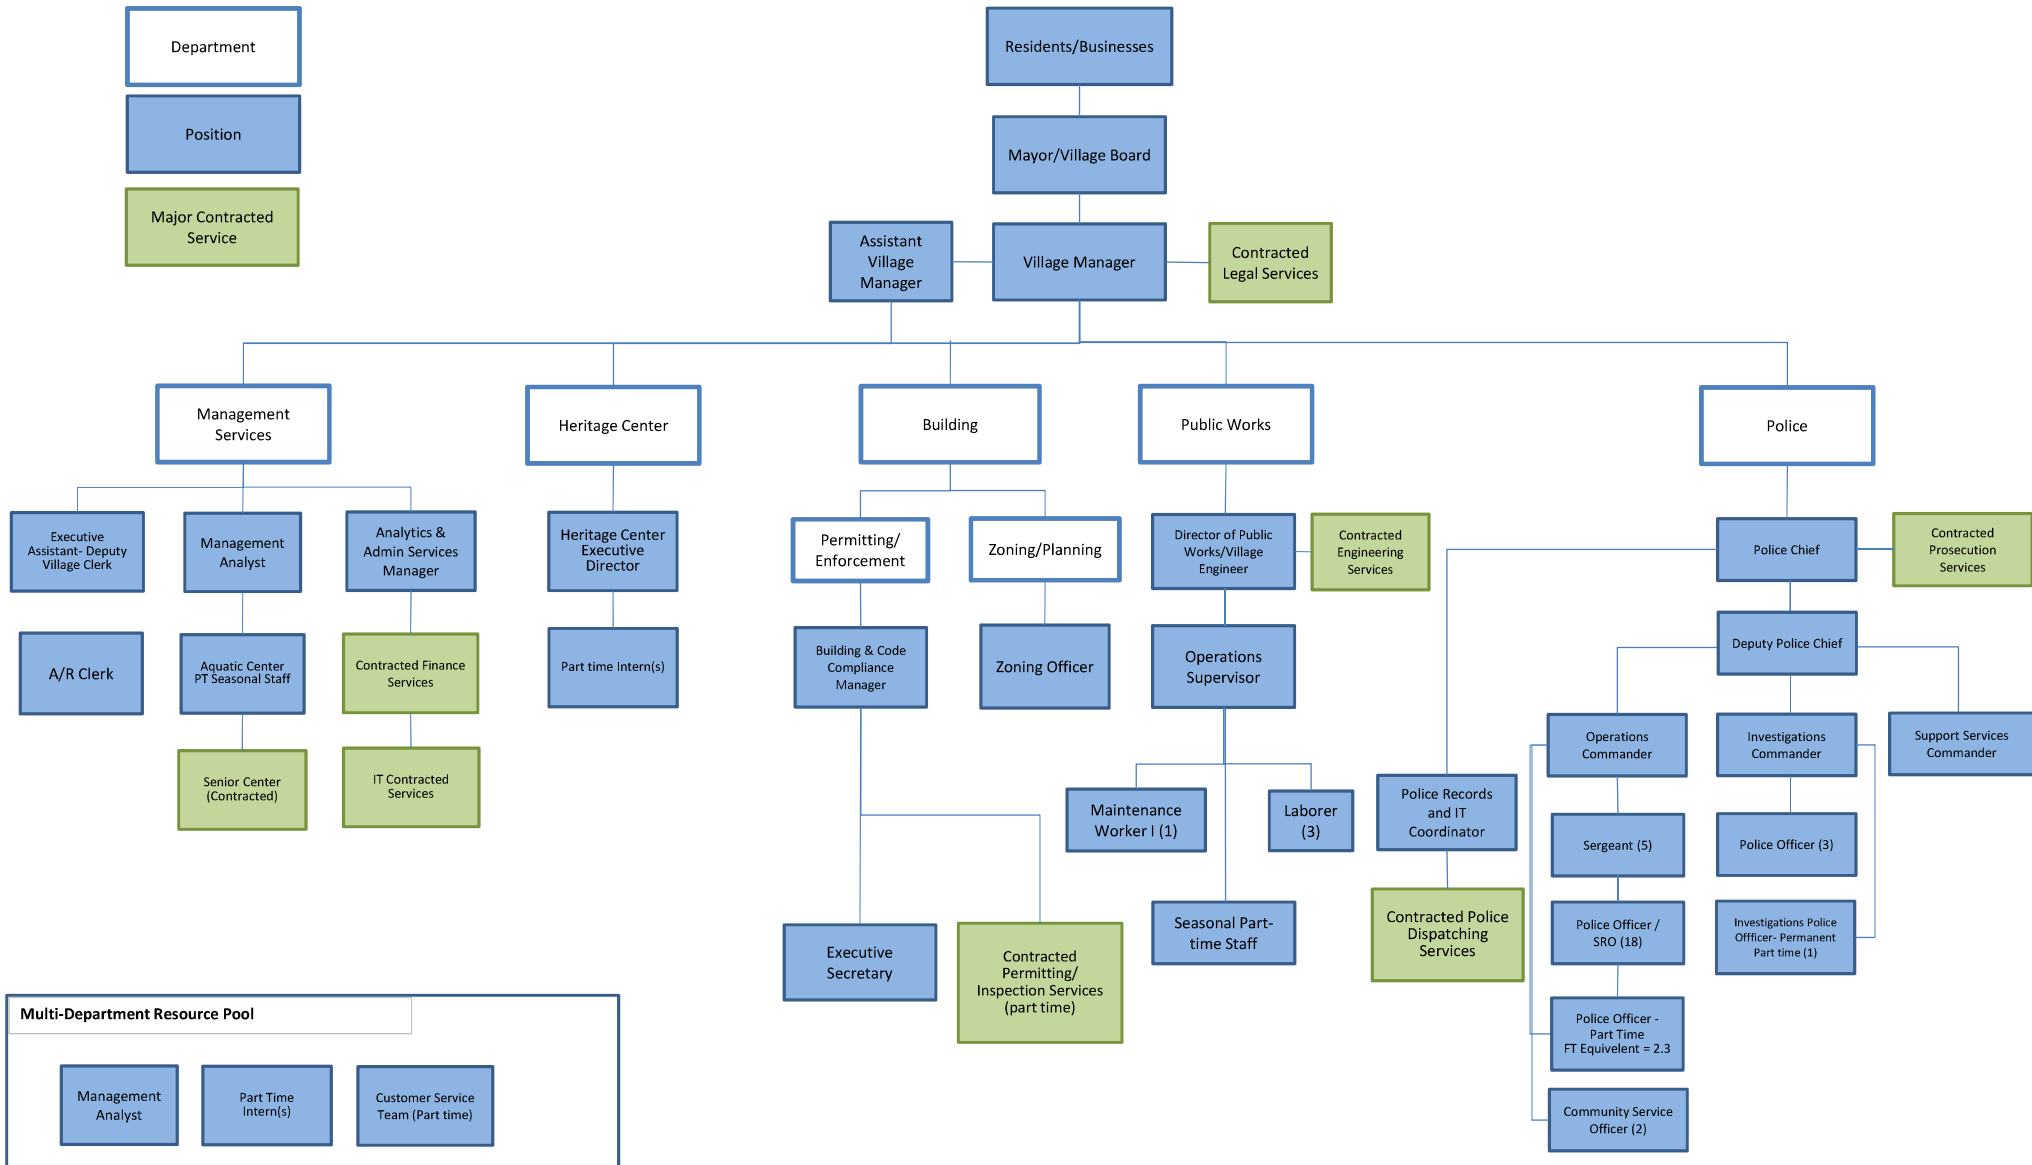

Current Informal Informational Organization Chart for the Village of Grayslake

5/1/2019

*Subject to change

Note: The Village employs various contractors that may not be listed in this chart. Police Officers/School Resource Officers (SRO's) are supervised by the Investigations Sergeant when acting as SRO.